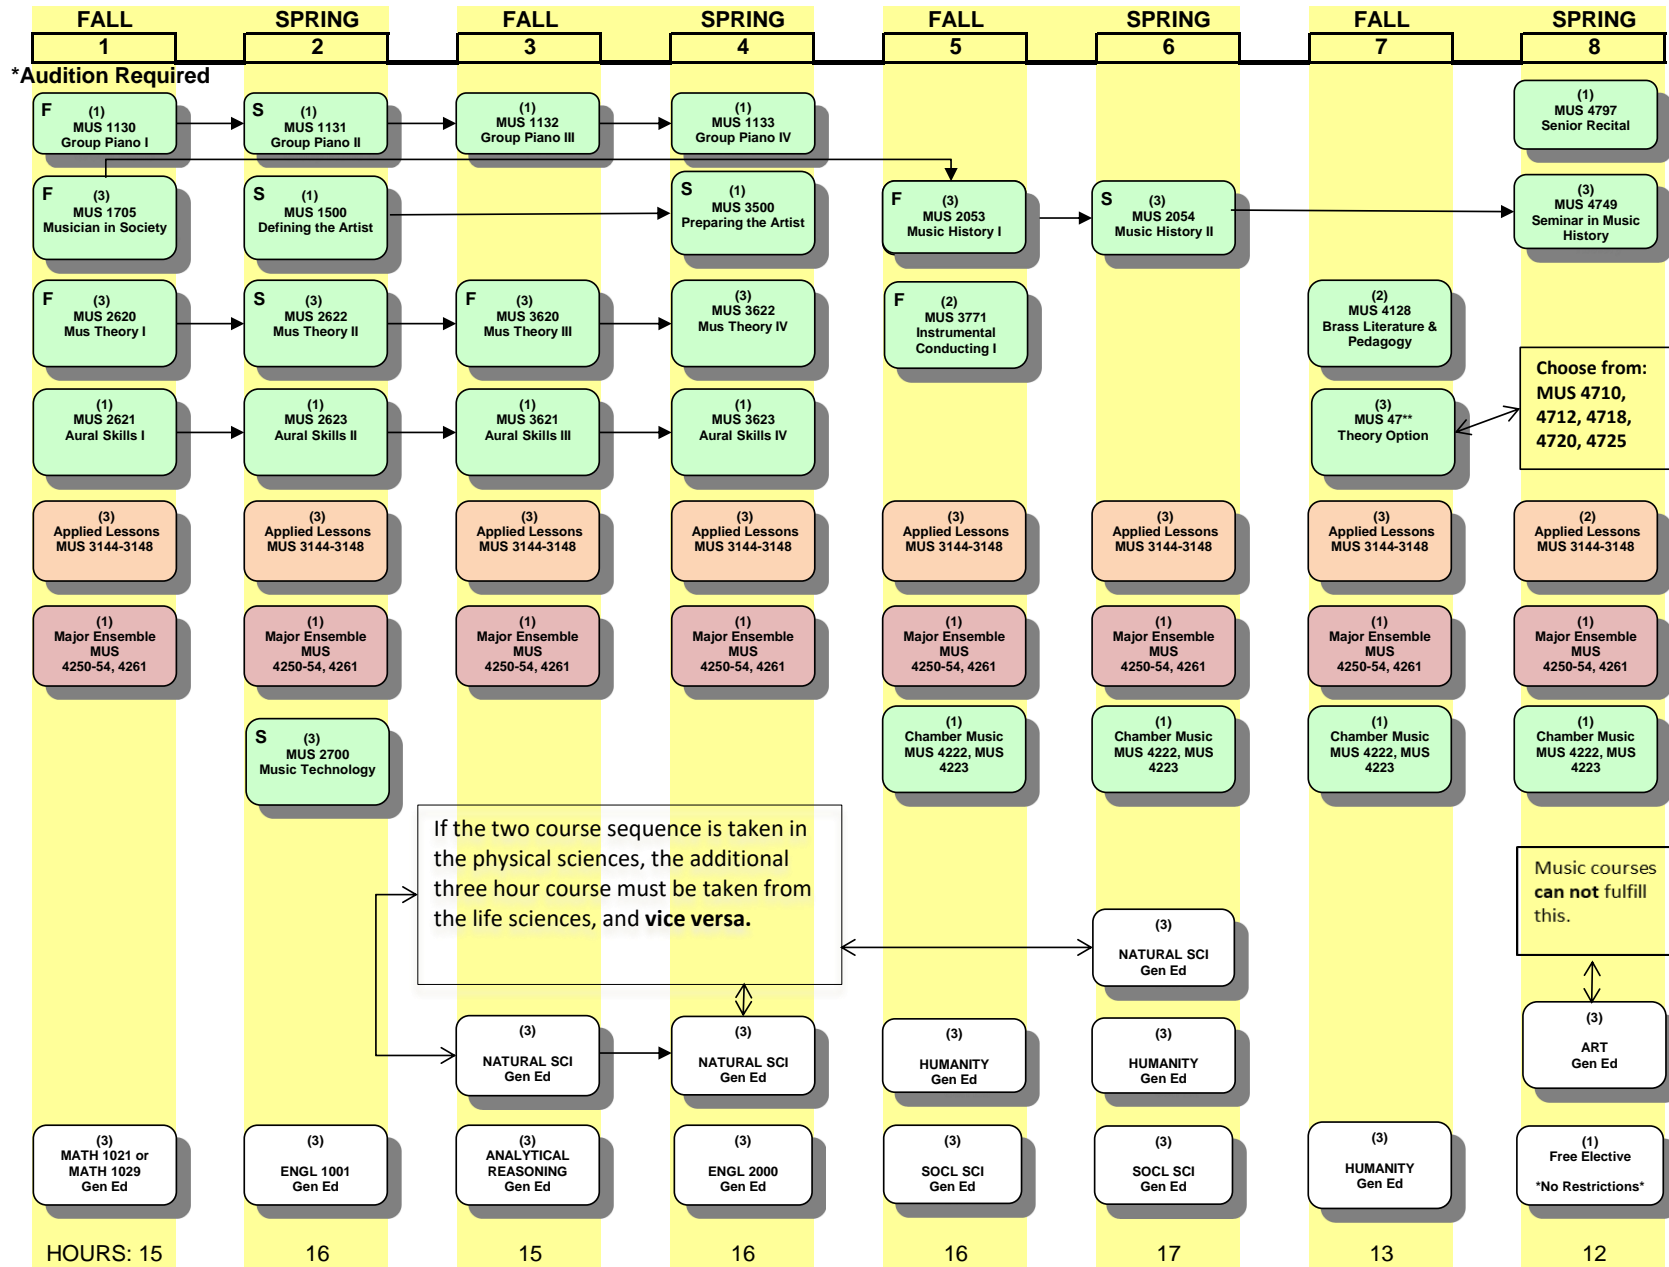

2020-2021
BRASS CONCENTRATION- 39 HOURS
C OR BETTER IN MUSIC COURSES
TOTAL SEMESTER HOURS = 120

Bachelor of Music BRASS

College of Music & Dramatic
Arts

Flowchart Legend
F Course taught in fall only
S Course taught in spring only
 → Credit required