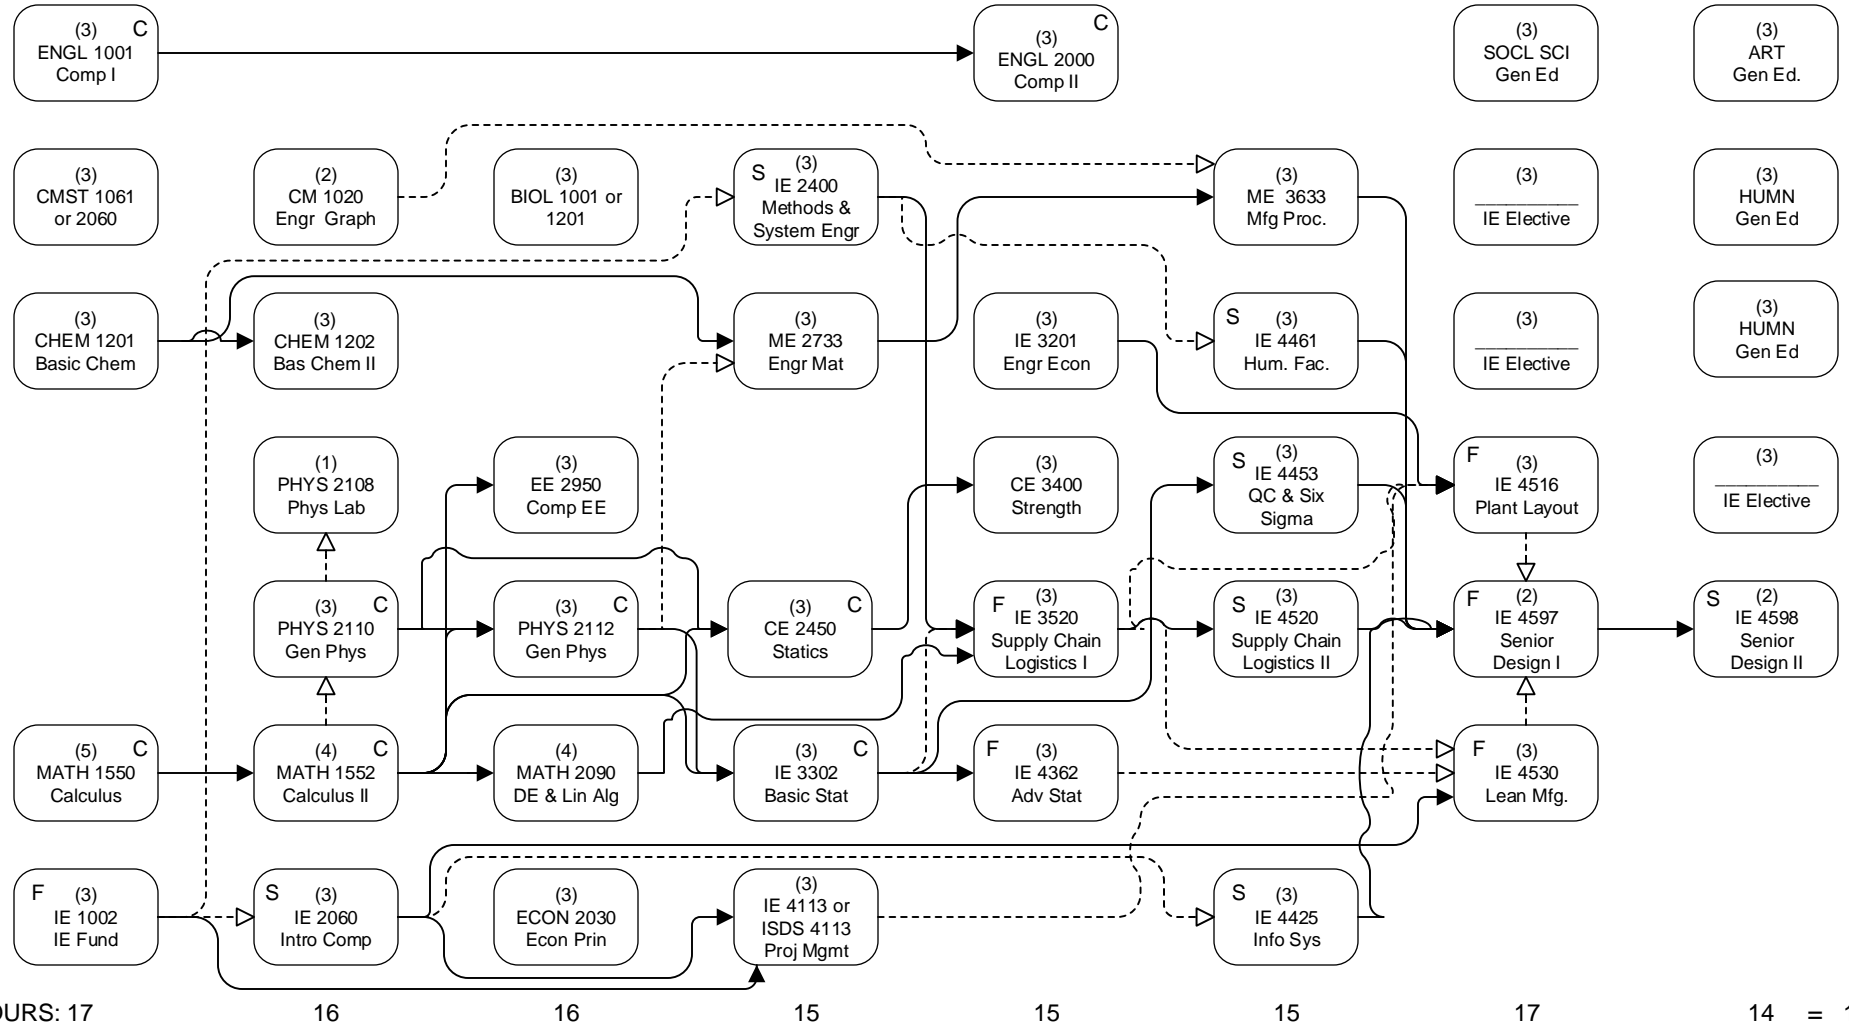

INDUSTRIAL ENGINEERING

IE

IE

<p>—————▶ Credit required</p> <p>- - - - -▶ Credit or registration required</p> <p>C Grade of "C" or better required BEFORE moving on to one or more following courses</p> <p>Gen Ed General Education - See 2014-2015 General Catalog</p>	<h2>FLOWCHART LEGEND</h2> <p>IE Electives must be from approved electives list, available in the IE office or on the IE website (http://www.mie.lsu.edu/academics/undergraduate/bsie)</p>	<p>F Course taught in fall only</p> <p>S Course taught in spring only</p> <p>IE students must also meet the GLOBAL KNOWLEDGE requirement. See the requirements sheet at http://www.mie.lsu.edu/academics/undergraduate/bsie, or available in the IE Program Office or College of Engineering office.</p>
Office: 2508 Patrick F Taylor Hall	www.mie.lsu.edu	