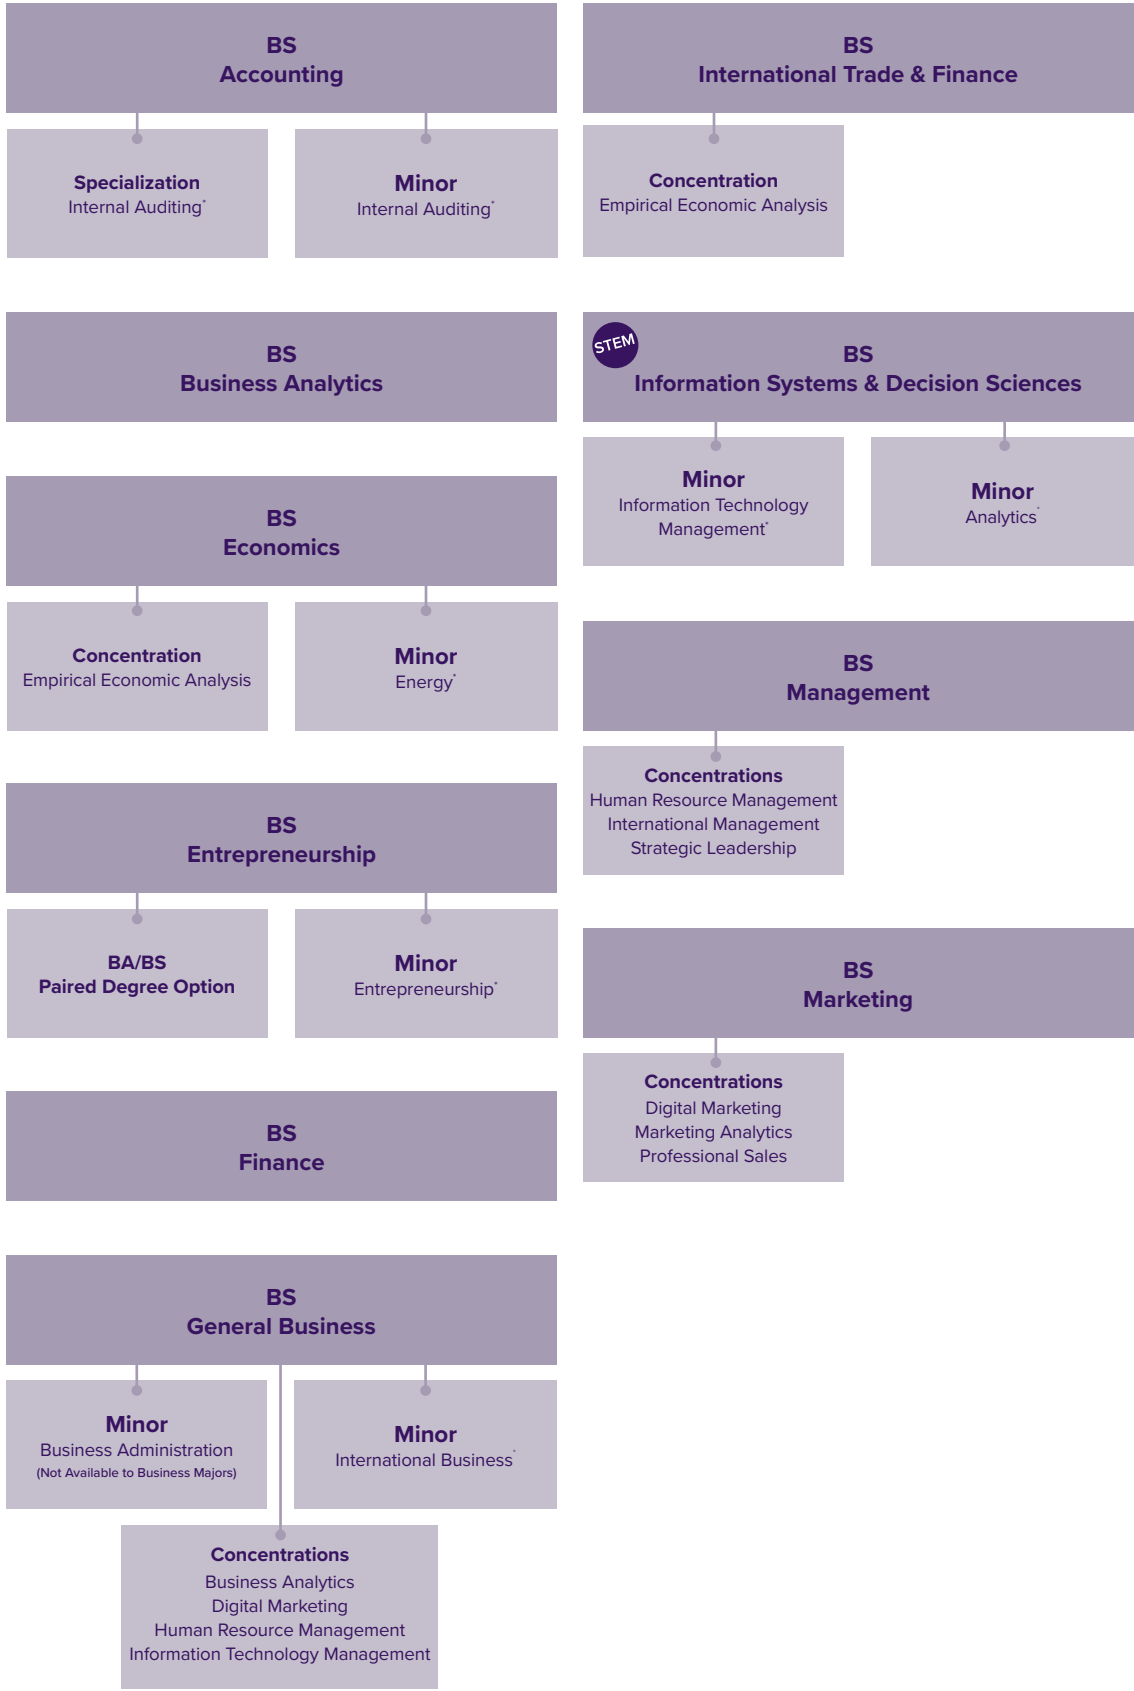

Undergraduate

Graduate

Doctoral

LSU Online Programs