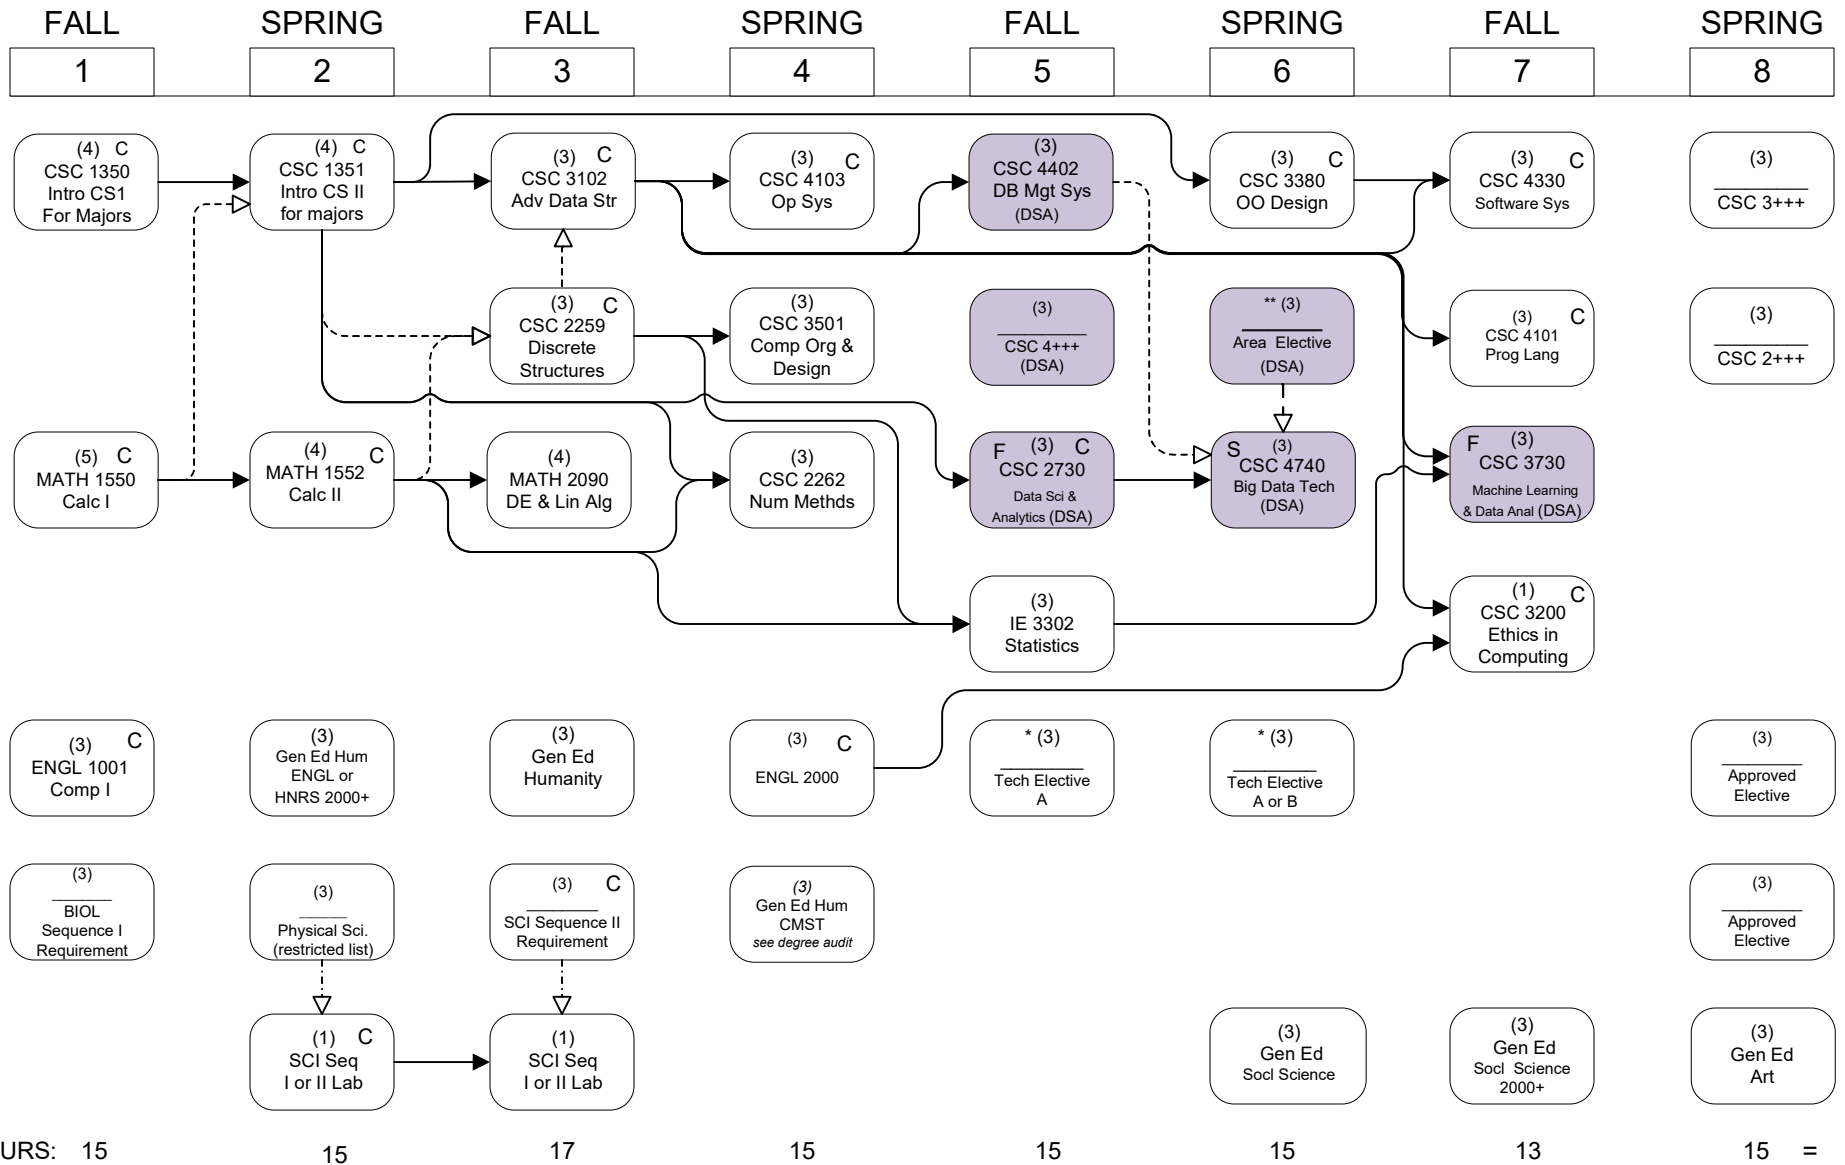

COMPUTER SCIENCE

CSCDSA

CSCDSA

FLOWCHART LEGEND

C Grade of "C" or better required BEFORE enrolling in next course in the sequence.
 Gen Ed General Education; see 2019-2020 General Catalog

* See CSC & E Division for approved list and substitutions; in general,
 Group A: STEM 2000 level and above;
 Group B: AVATAR DM Art-track electives

** Pre-approved concentration area electives: CSC 4501, 4512, 4610; EE 3150;
 IE 3302; ISDS 3105, 4118, 4141; MATH 3355, 4024, 4025; other electives
 subject to approval

OFFICE: 3325 Patrick F. Taylor Hall

Data Science & Analytics (18 HRS)

Rev. 1/18/19