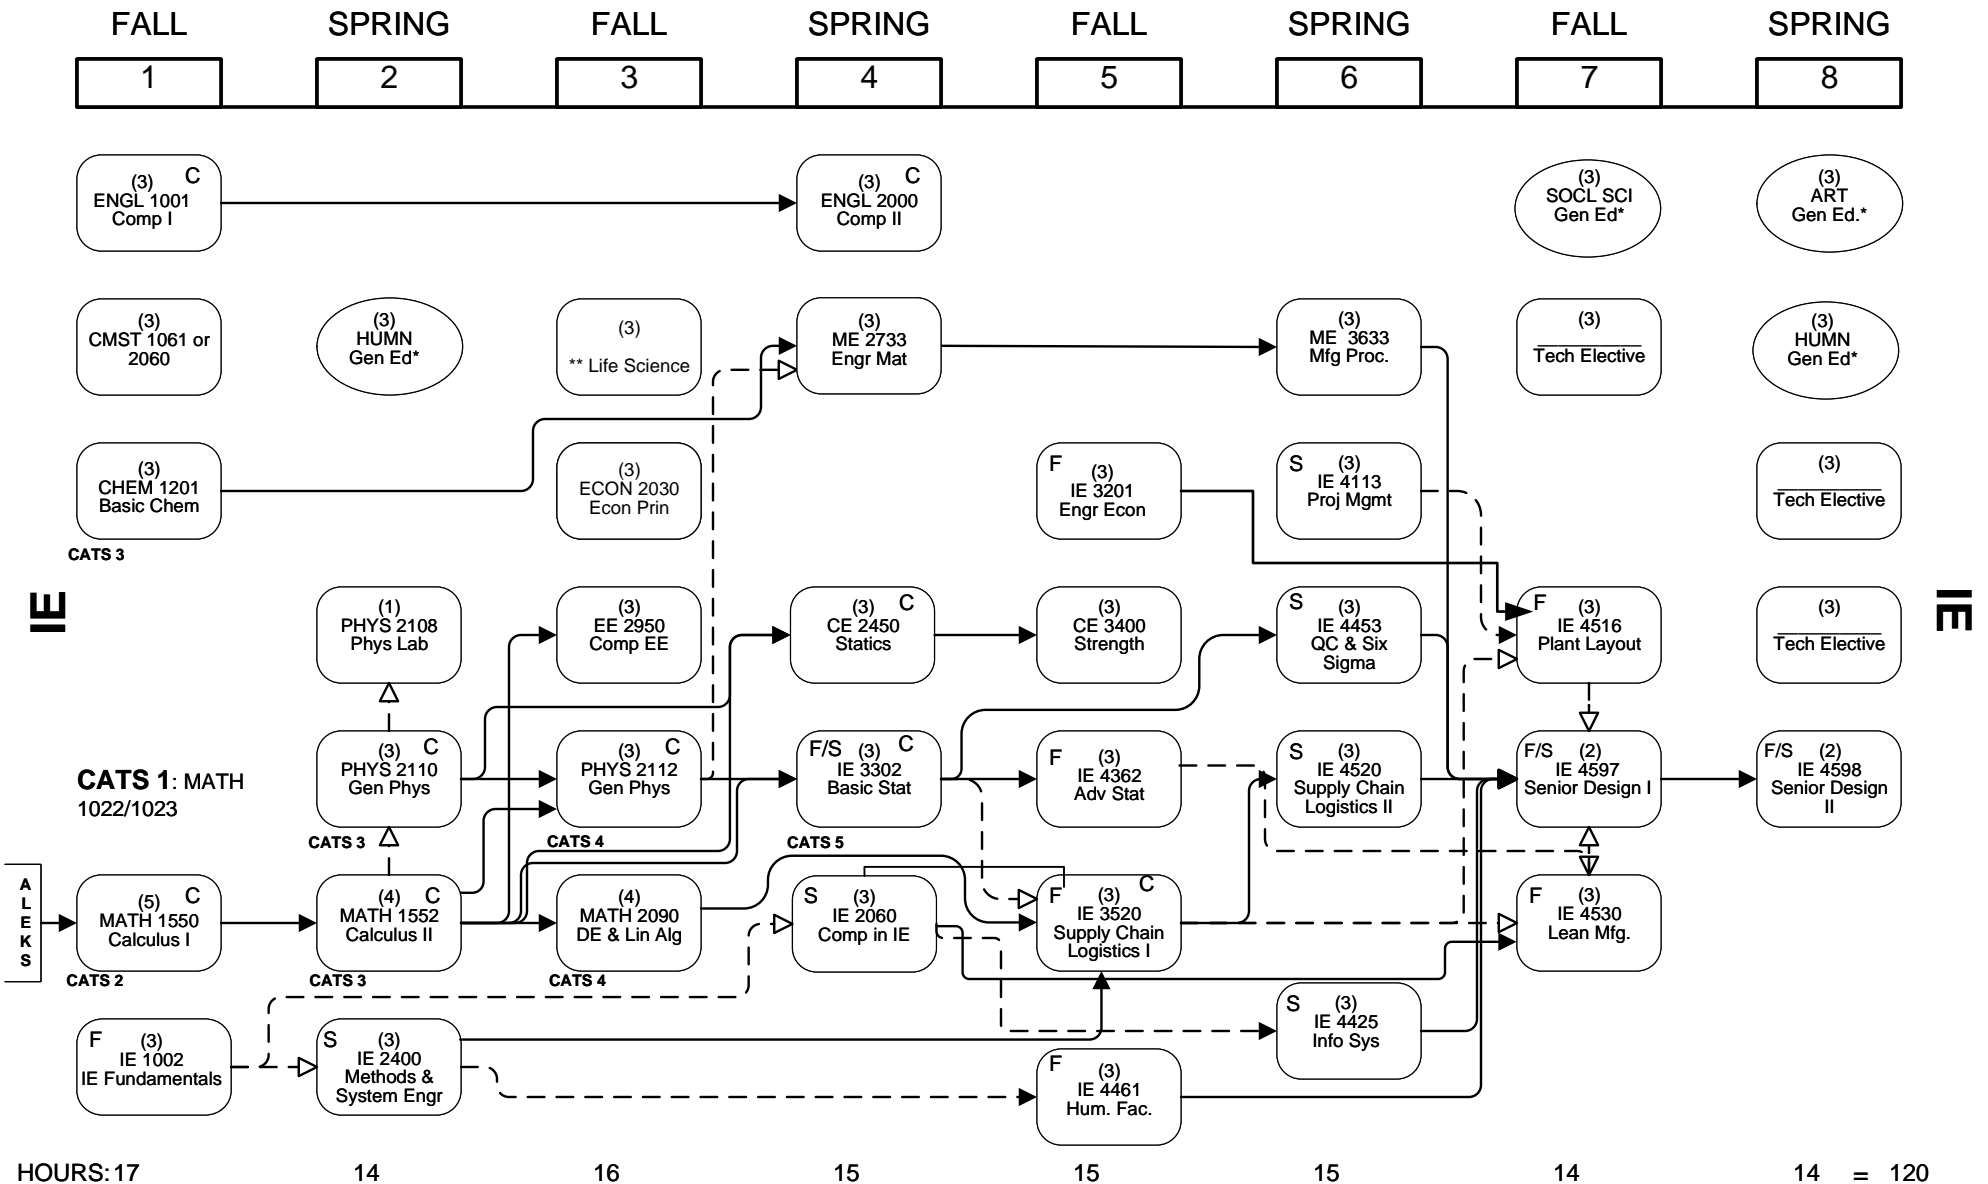

TOTAL HOURS = 120

INDUSTRIAL ENGINEERING

2022-2023

—————> Credit required
 - - - - -> Credit or registration required
 C Grade of "C" or better required BEFORE moving on to one or more following courses
 Gen Ed General Education - See 2018-2019 General Catalog

FLOWCHART LEGEND

IE Electives must be from approved electives list, available in the IE office or on the IE website <http://www.lsu.edu/eng/mie/>
 **IE4597/4598 may only be taken in the last two graduating semesters. Up to two of the four pre-requisites for IE4597 (IE 4425, 4453, 4461, & 4520) may be taken as co-requisites with IE4597.
 ** Approved Natural Science – BIOL 1001/1201, BIOL 1011, ENVS 1126, AGR1 1005, AGR0 1001, HNRS 1007, HNRS 1035, OCS 2050, or RNR 1001.

Office: 3261C Patrick F Taylor Hall
<http://www.lsu.edu/eng/mie/>
 F Course taught in fall only
 S Course taught in spring only
 CATS # Critical Semester Requirements
 * IE students must also meet the GLOBAL KNOWLEDGE requirement. See the requirements sheet at <http://www.lsu.edu/eng/mie/>. Rev. 2/24/2022