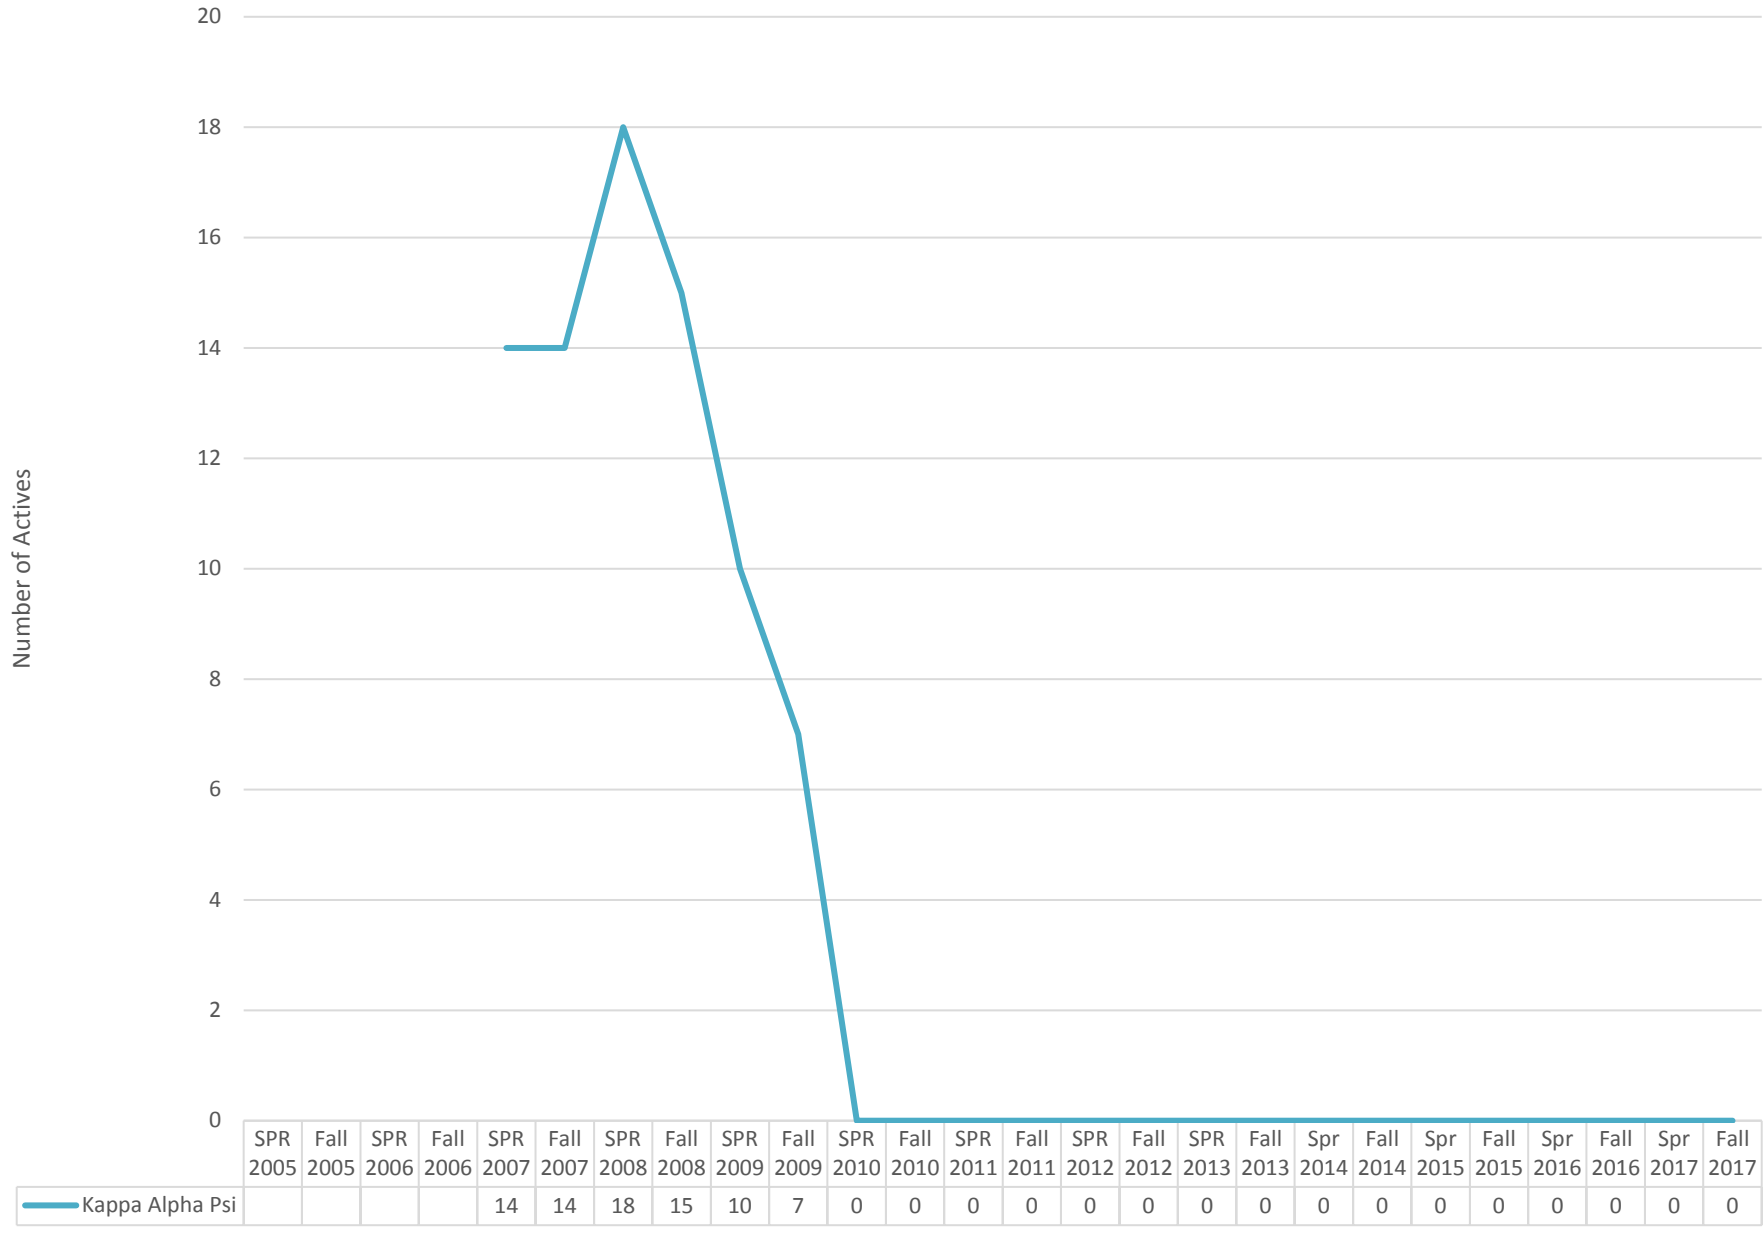

Kappa Alpha Psi Membership