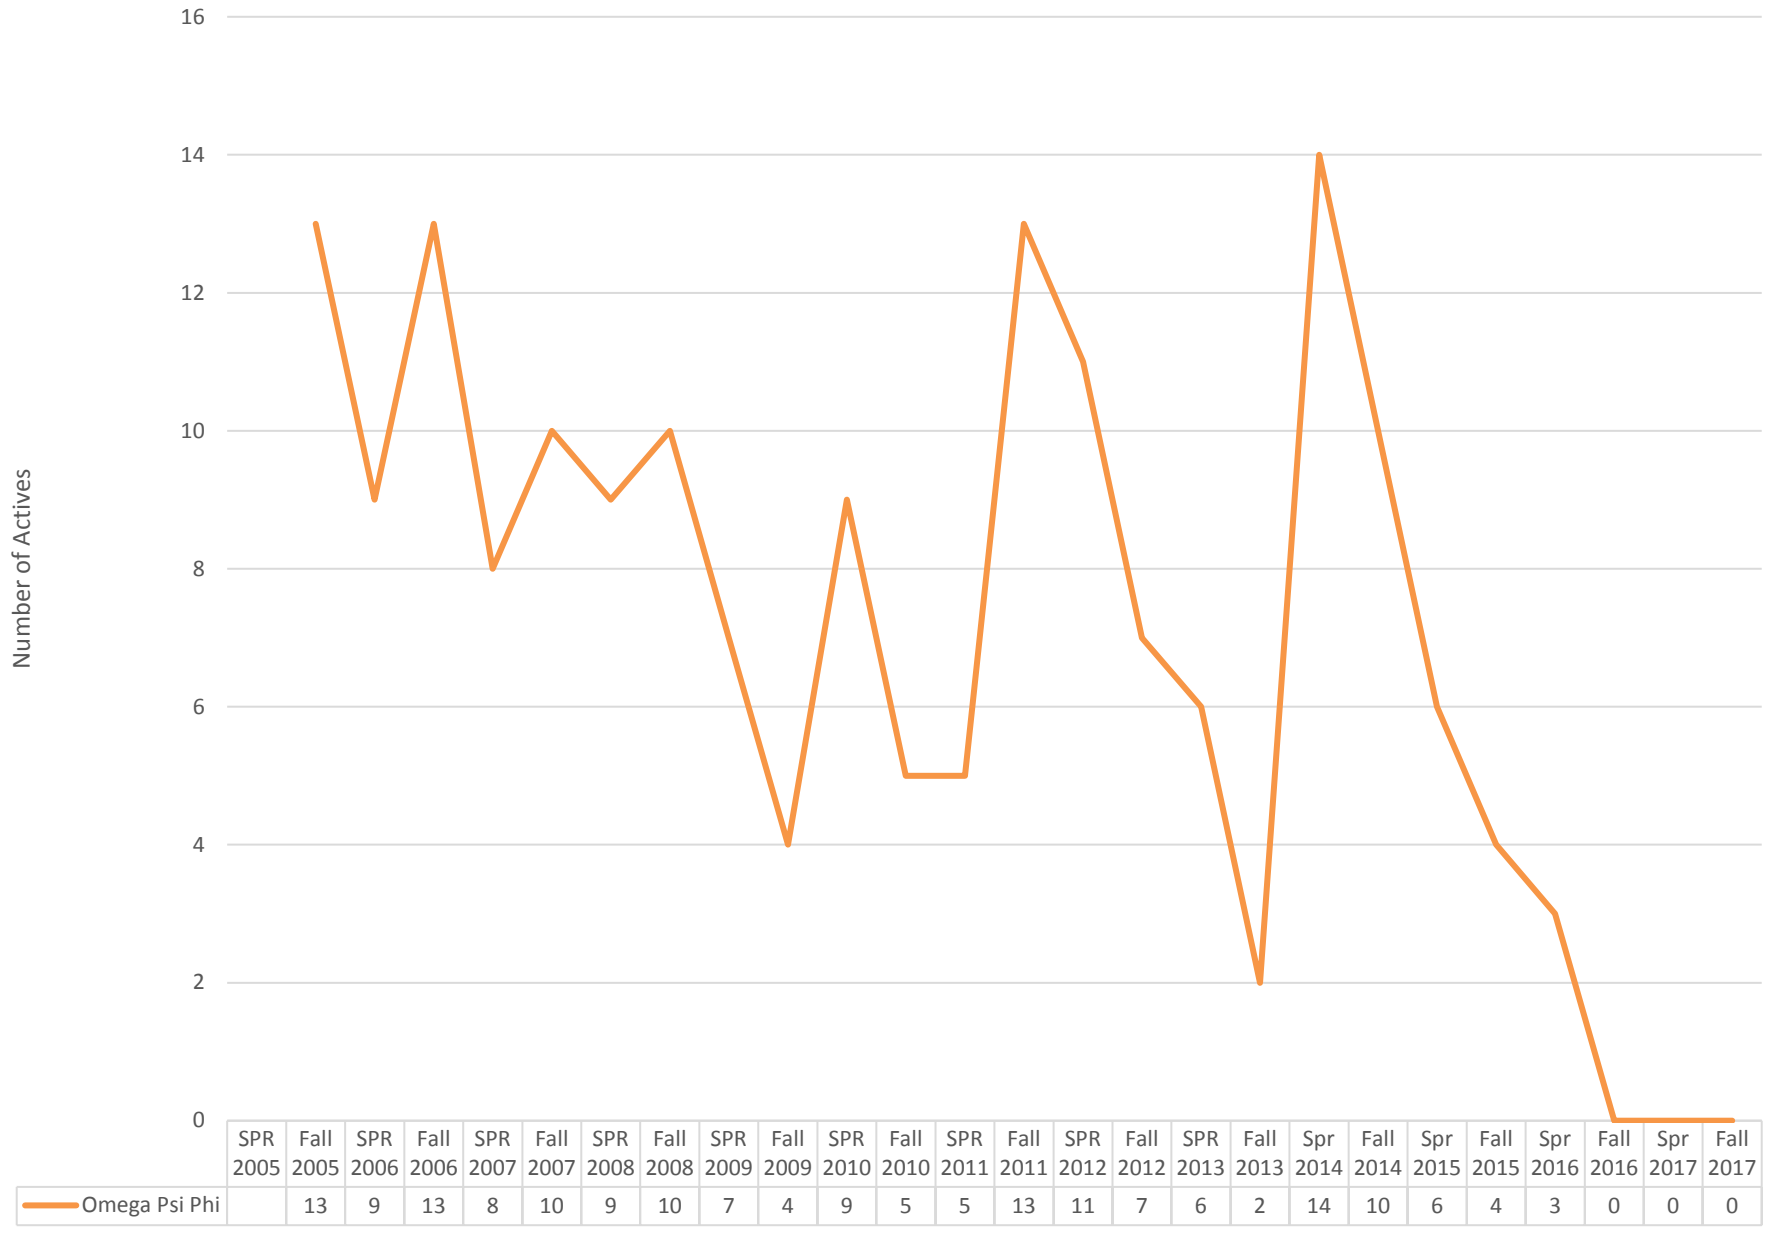

Omega Psi Phi Membership