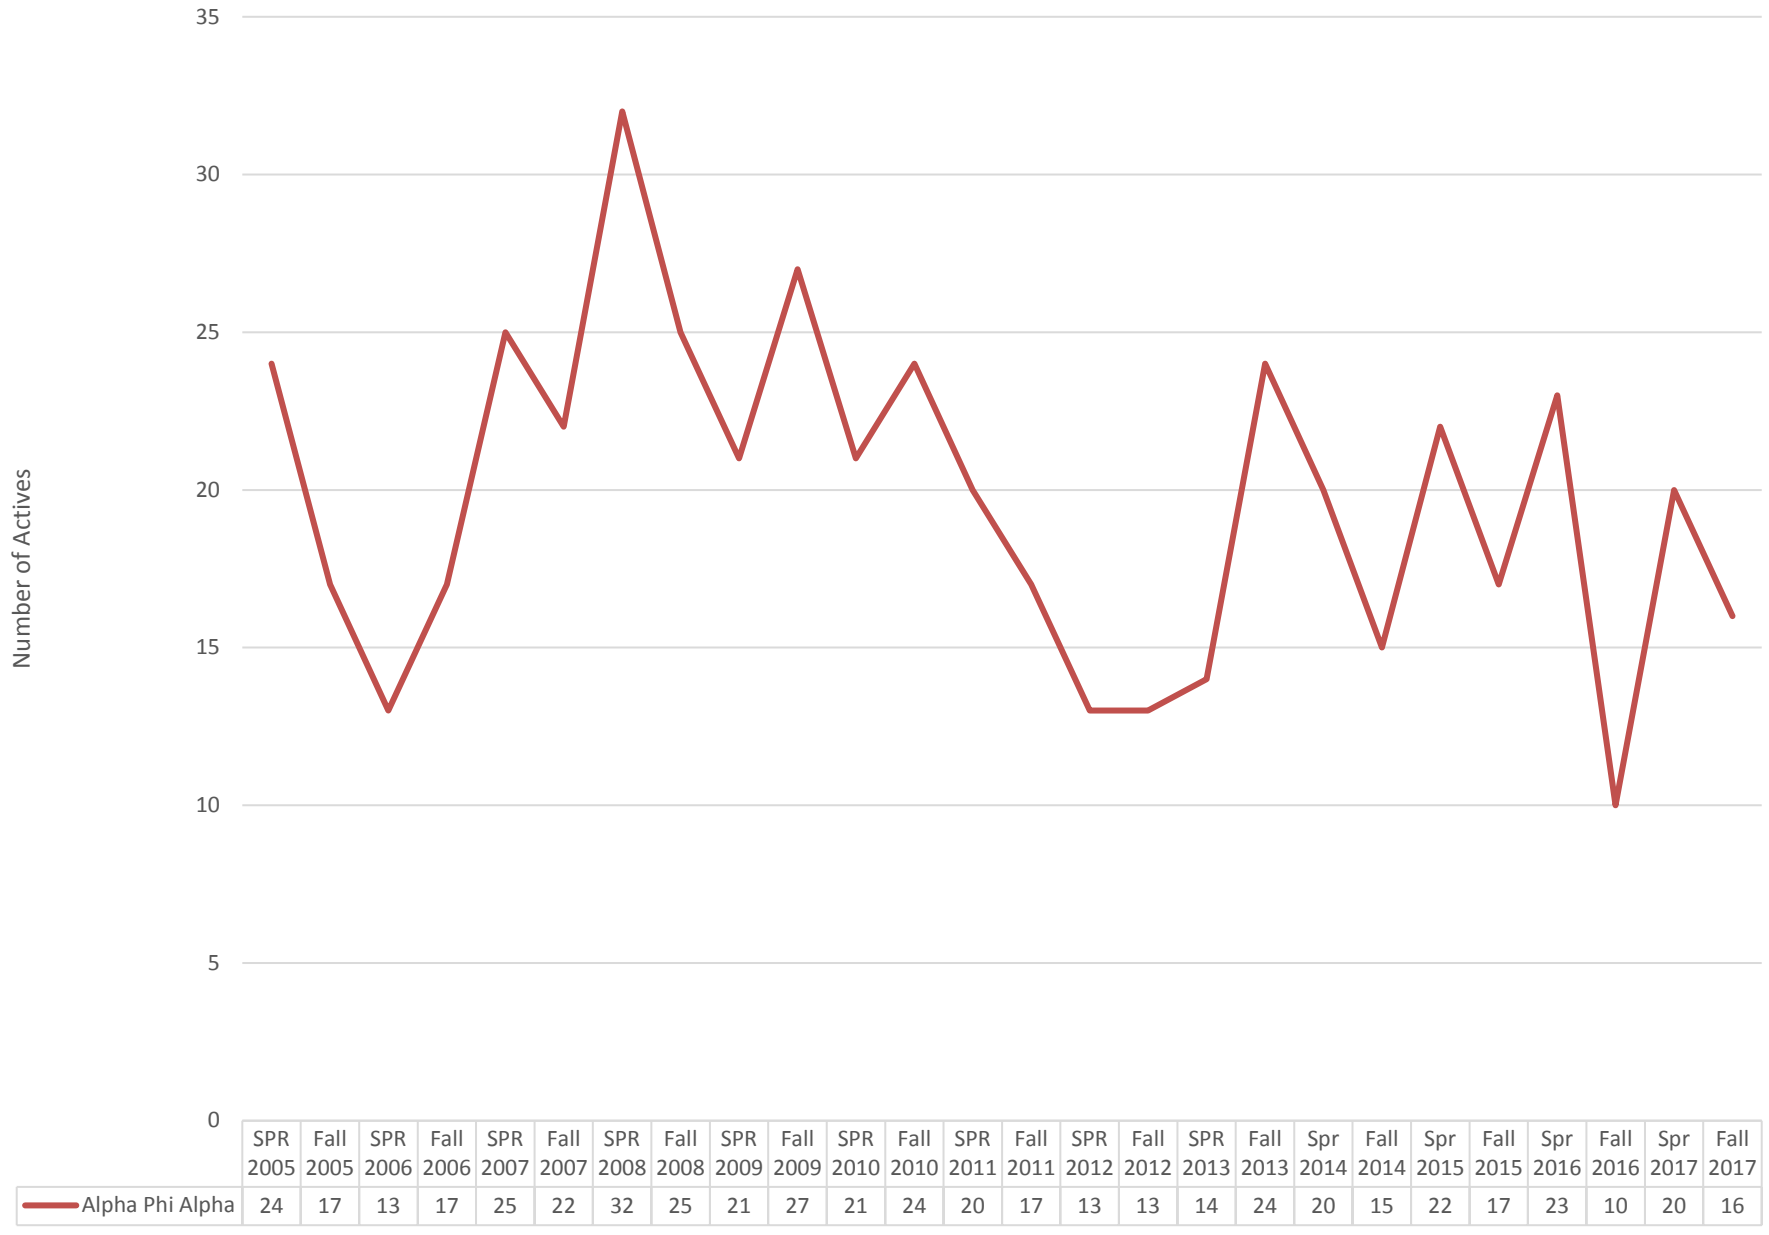

Alpha Phi Alpha Membership