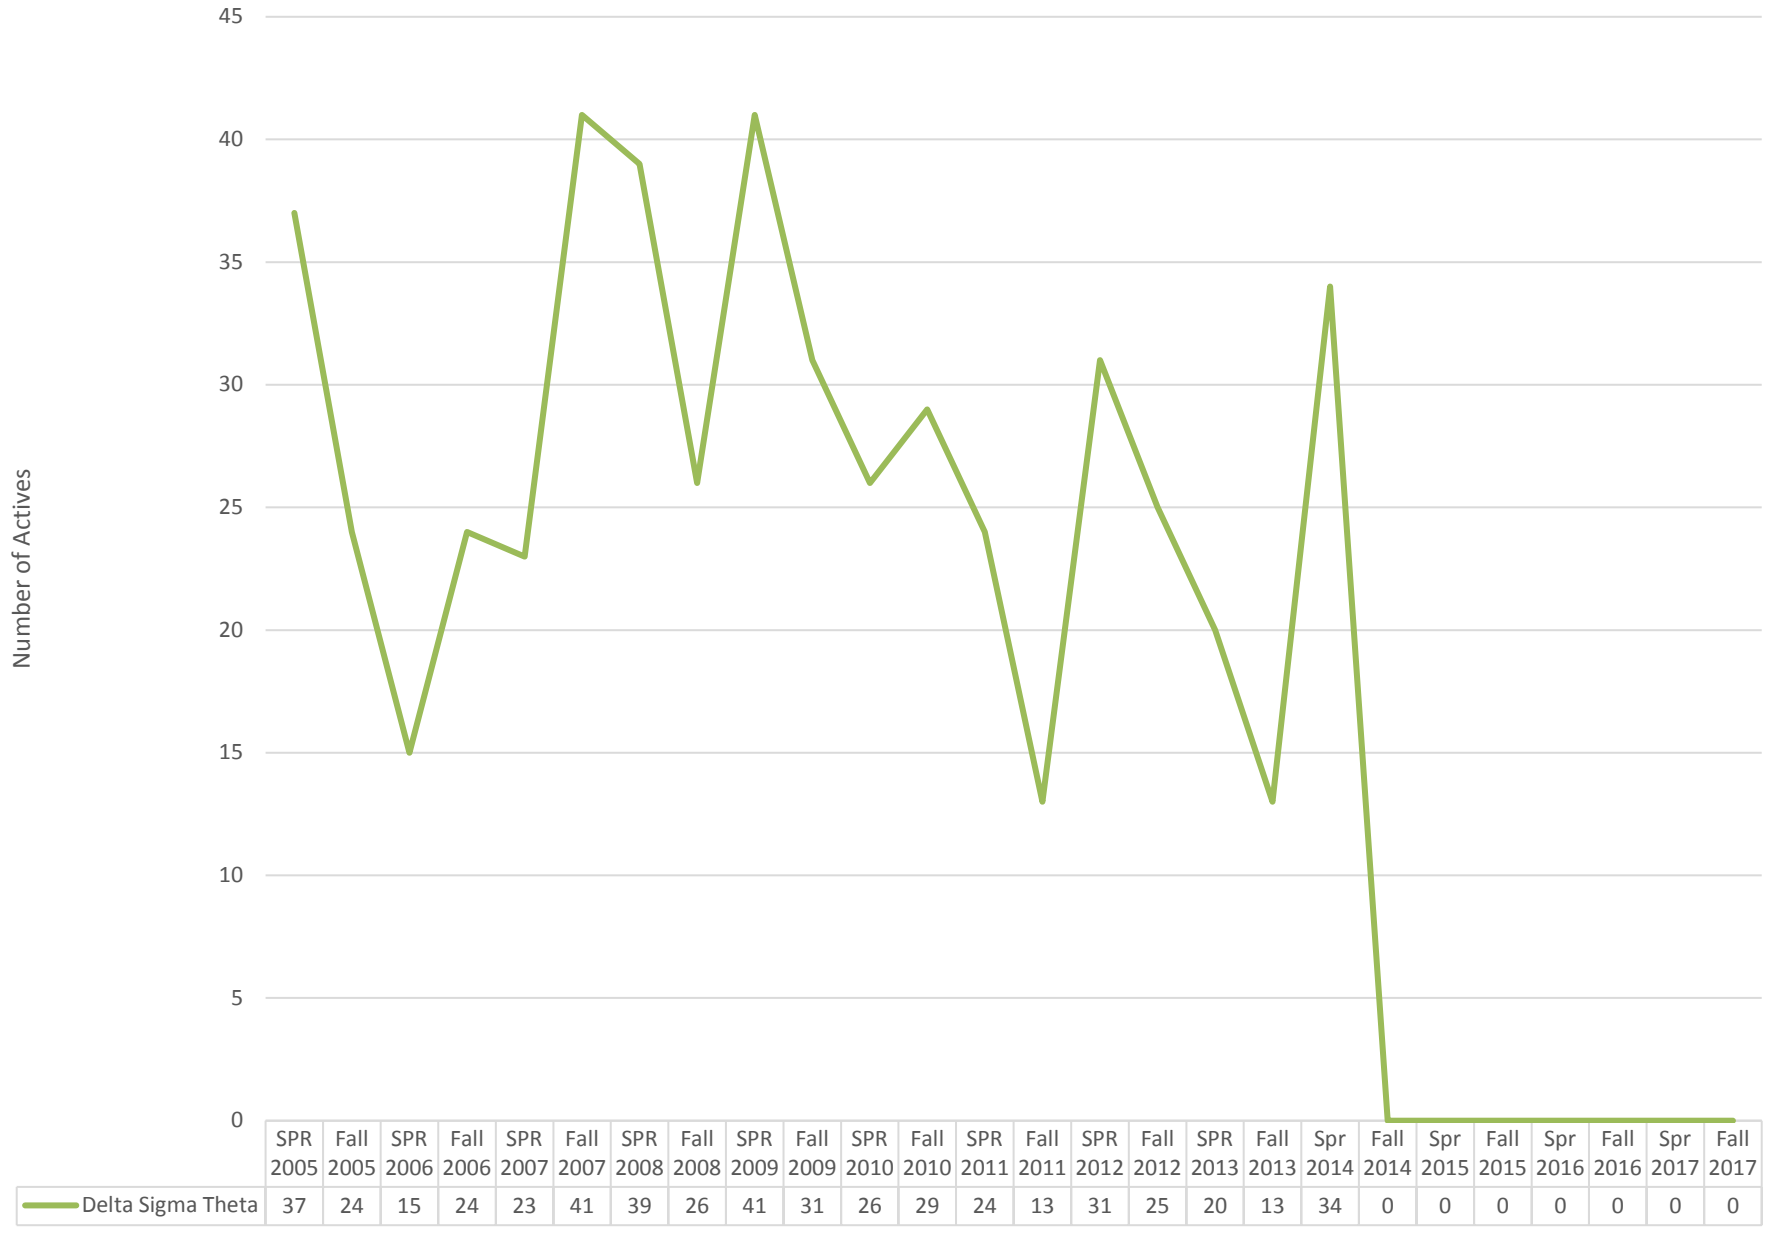

Delta Sigma Theta Membership