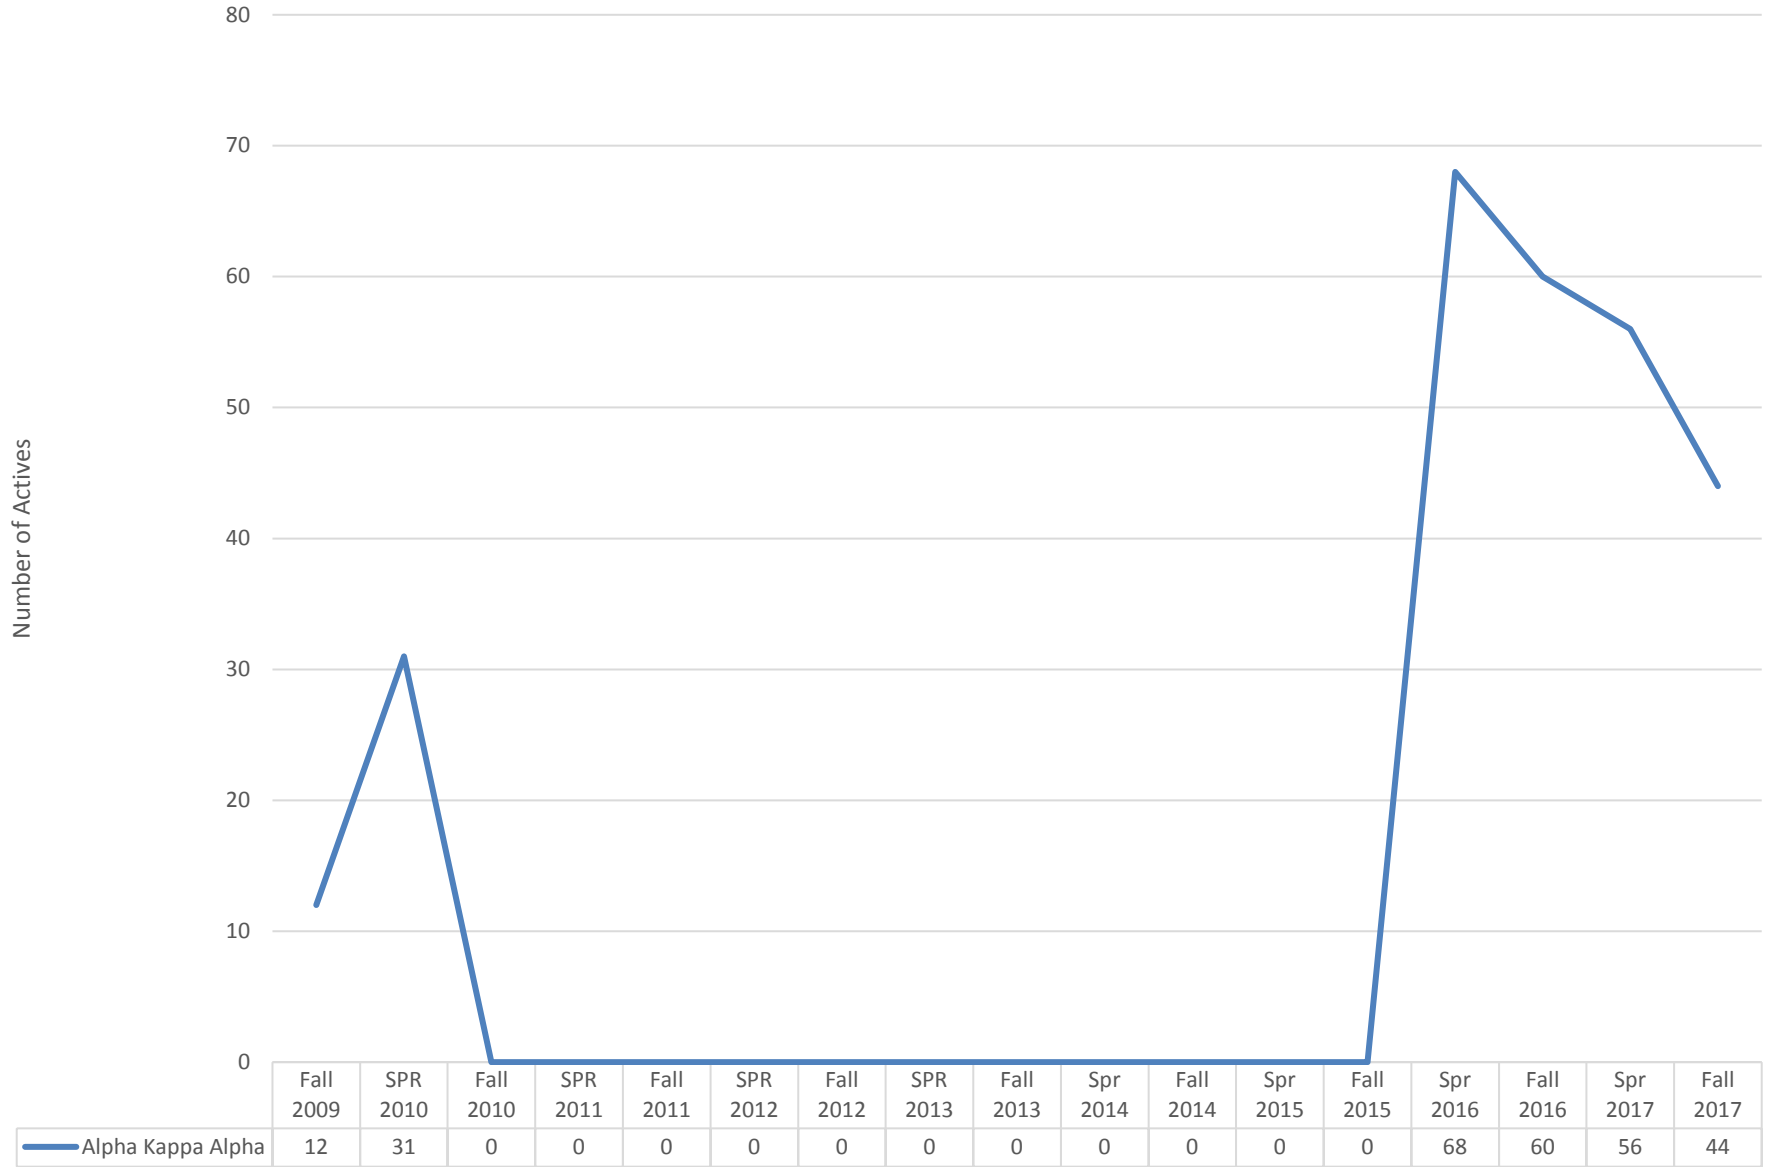

Alpha Kappa Alpha Membership

Semester